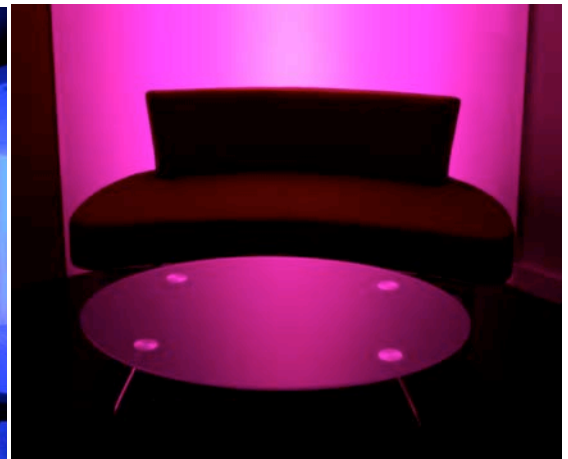

ILABTHINKROOM

March 2008

To design a brainstorming room for a new development incorporating colour change LED lighting and height adjustable desks.

iLAB Thinkroom

Nucleus Science Centre

By KLC

KLC were invited to design and build the iLAB, designed to encourage everyone to think positively and creatively. The concept behind the iLAB, relies on colour psychology, stimulating emotional responses based on different ambient colours. These are brought into the space through colour change LED technology concealed behind bespoke full height curved walls. The innovation carries through to the full height magnetic whiteboard walls throughout the iLAB ensuring creativity isn't suppressed.

With a host of state of the art technology including drop down projector, twin 42" screens, 5.1 surround sound, DVD, VHS, cordless head microphones all controlled though a touch screen control panel. Electronic sit/stand height adjustable desking with bespoke whiteboard tops allow for occupants of all ages. Full height white-board movable walls can be glided into place to conceal the outside world ready for the iLAB experience.